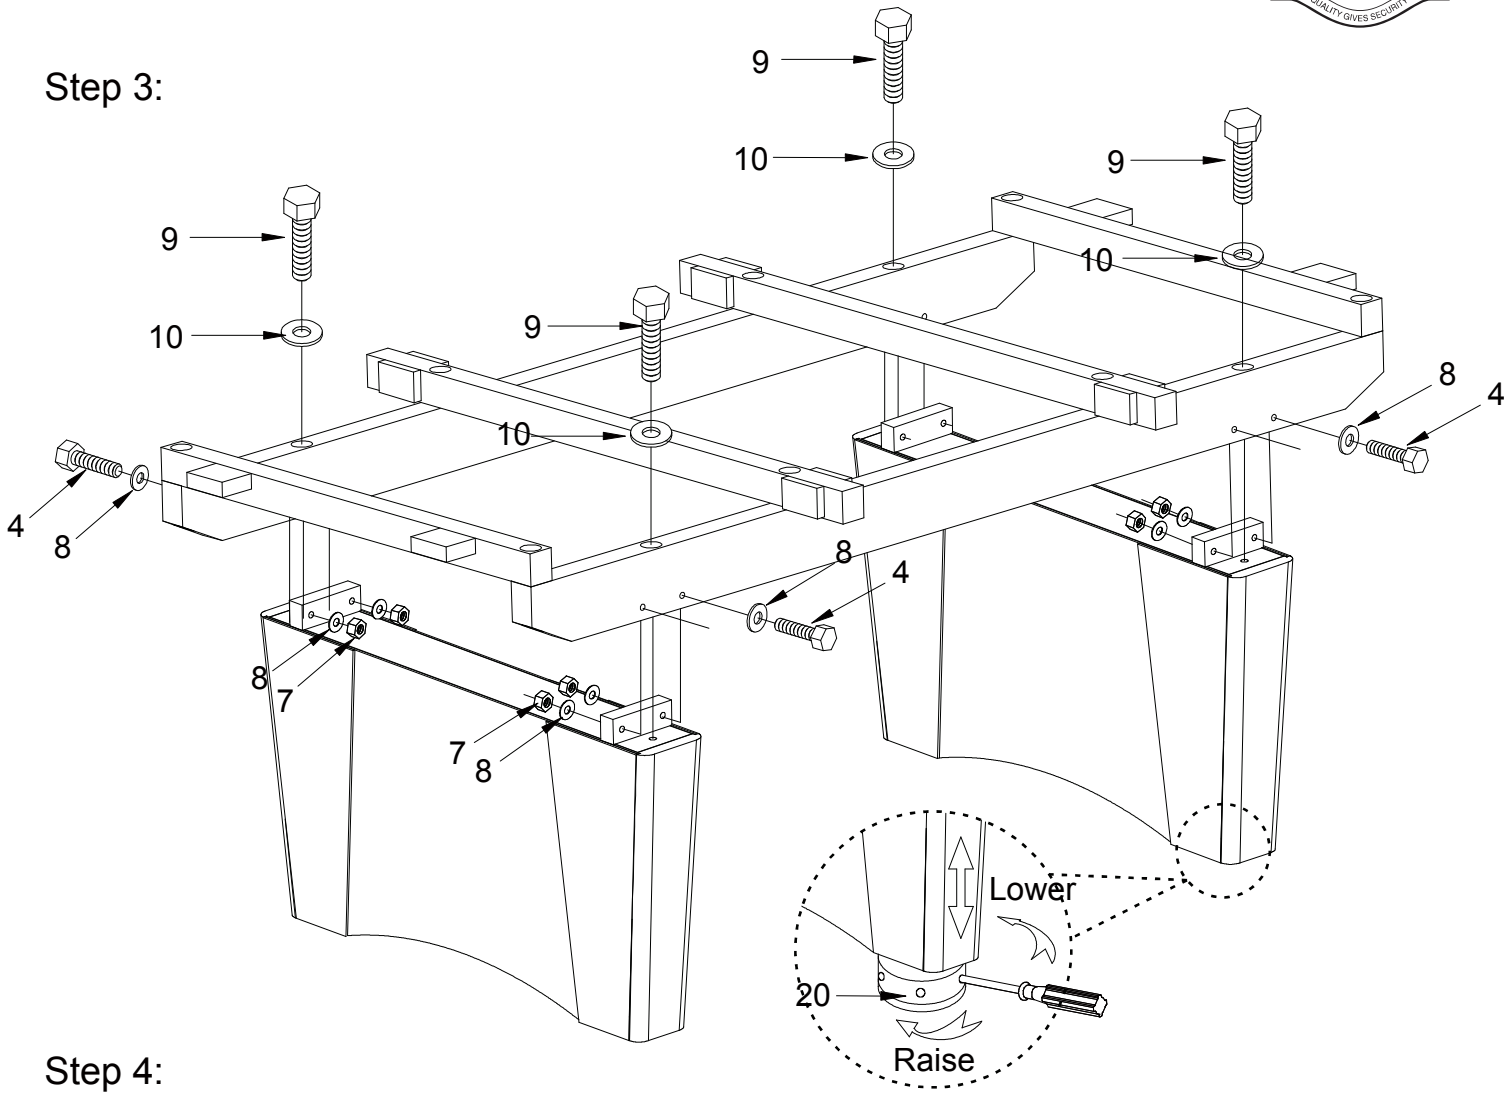

Step 3:

Step 4: