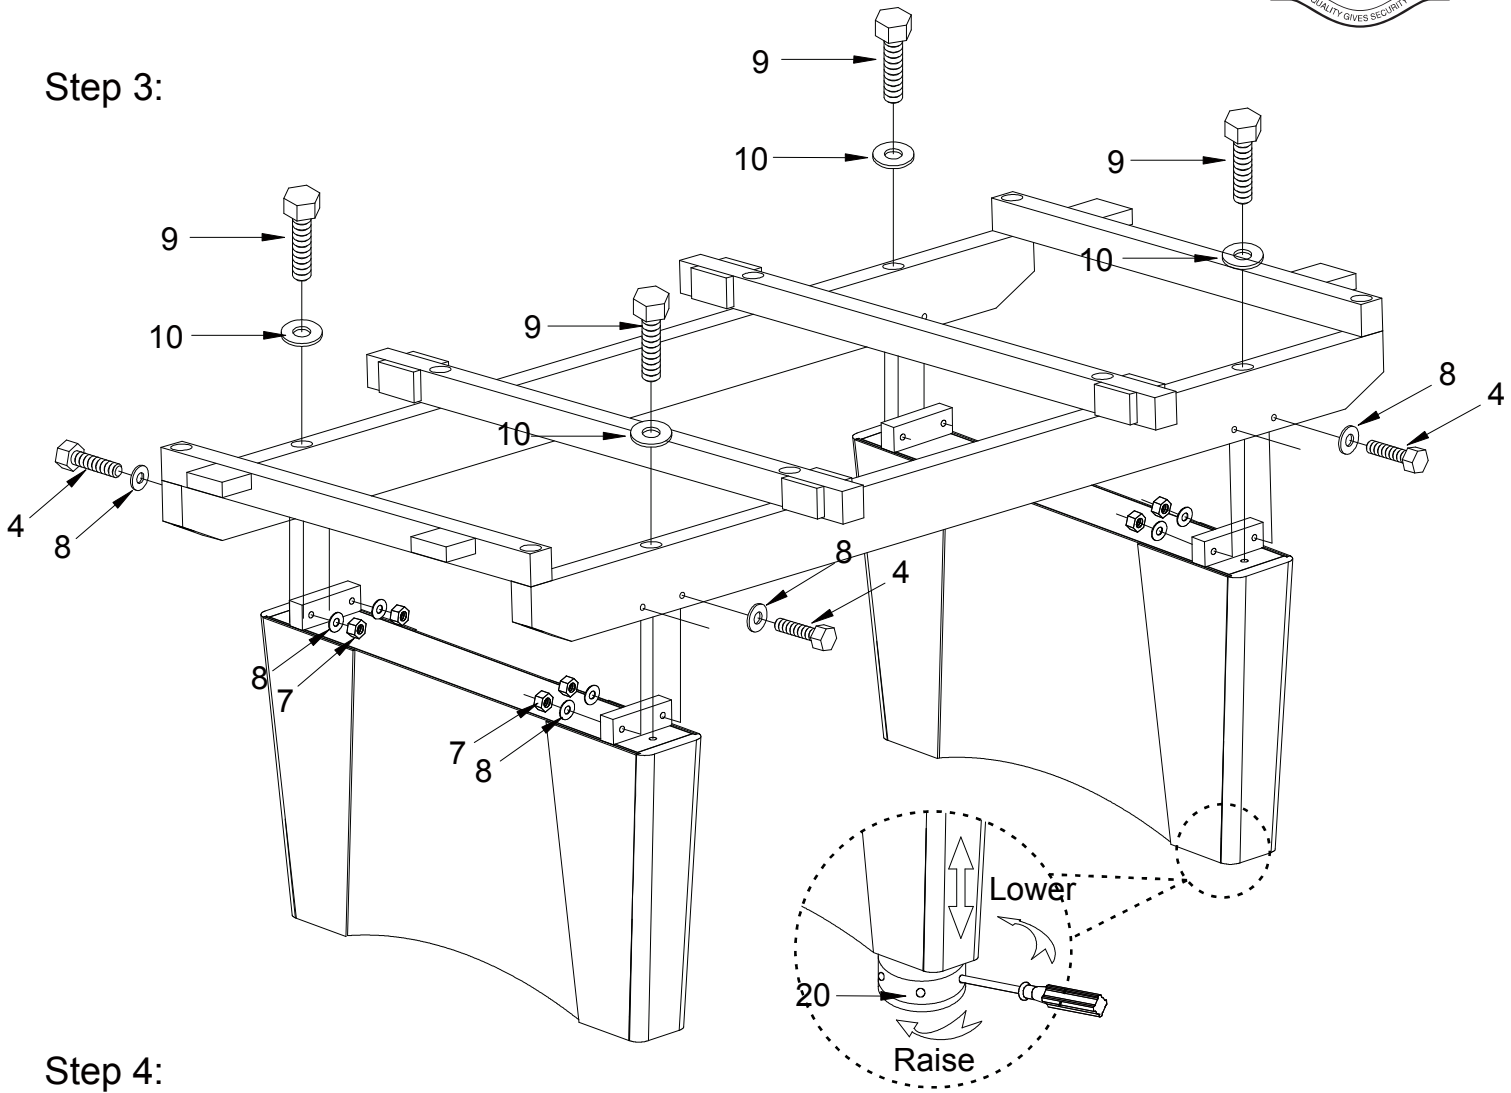

Step 3:

Step 4: